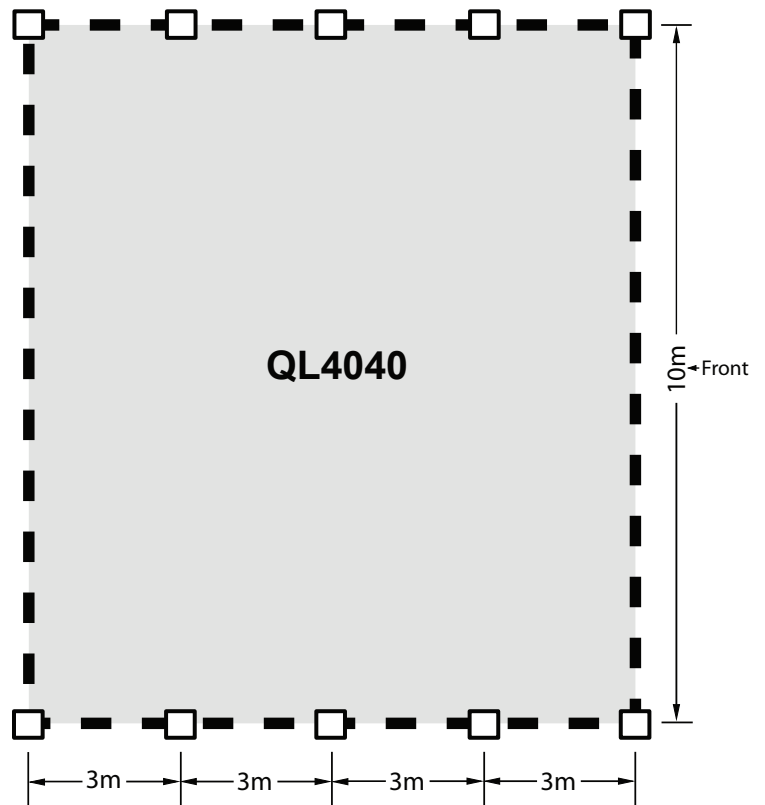

POST SETS

40ft (12m) Long

Compatible with container pole set or double pole set configurations.

Post Sets
40ft (12m) Long
Tel: 0483 949 849
www.qualitydomesdirect.com.au