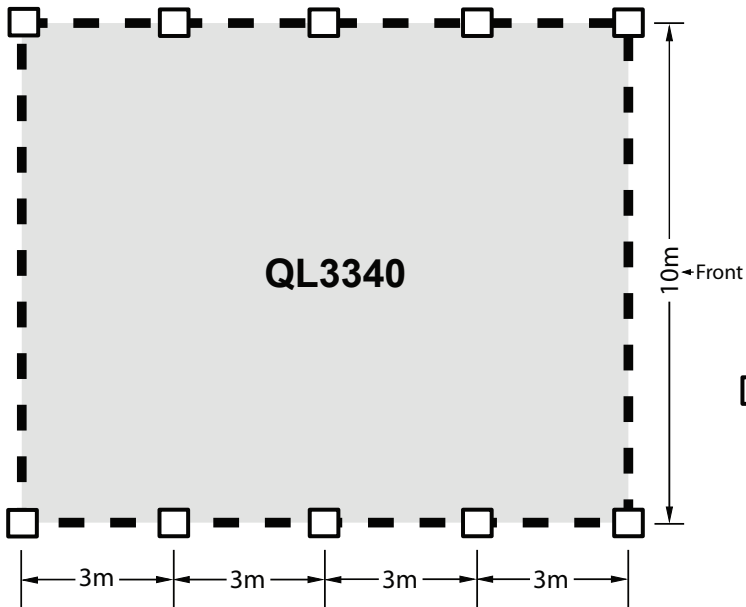

POST SETS

40ft (12m) Long

Compatible with container pole set or double pole set configurations.

Post Sets
40ft (12m) Long
Tel: 0483 949 849
www.qualitydomesdirect.com.au