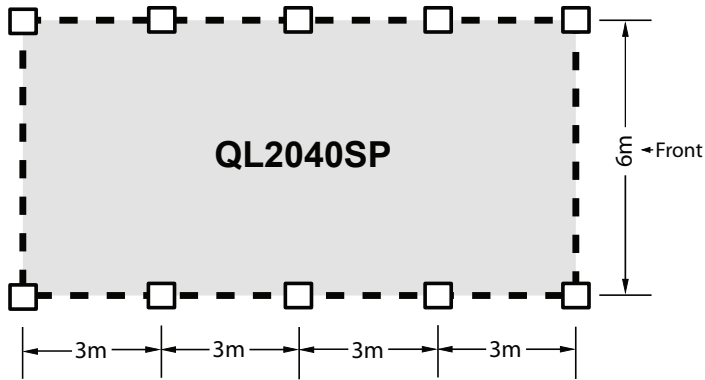

POST SETS

40ft (12m) Long

Compatible with container pole set or double pole set configurations.

Post Sets
40ft (12m) Long
Tel: 0483 949 849
www.qualitydomesdirect.com.au