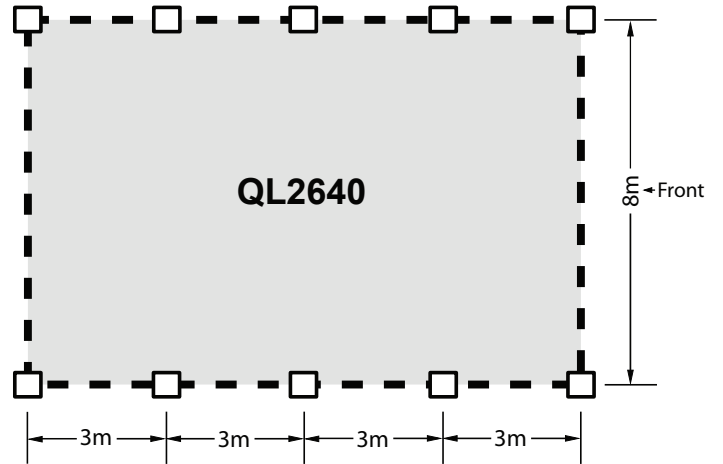

POST SETS

40ft (12m) Long

Compatible with container pole set or double pole set configurations.

Post Sets
40ft (12m) Long
Tel: 0483 949 849
www.qualitydomesdirect.com.au