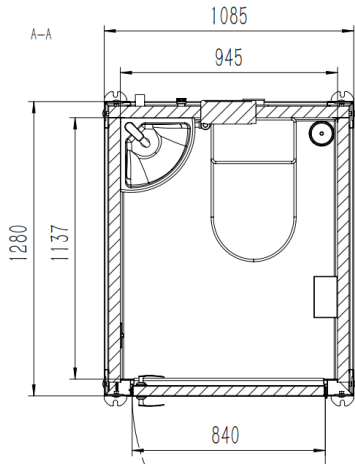

Portable toilets and bathrooms

BR002

Portable Single Toilet

Dimensions: 1.28m(L) x 1.08m(W) x 2.29m(H)

Weight: 285KG

BR003

Portable Mens/Womens Toilet

Dimensions: 1.28m(L) x 2.05m(W) x 2.36m(H)

Weight: 607KG

BR004

Portable Disability Access Toilet

Dimensions: 2.96m(L) x 2.15m(W) x 2.36m(H)

Weight: 700KG

BR001

Portable Full Bathroom

Dimensions: 2.16m(L) x 1.9m(W) x 2.36m(H)

Weight: 700KG