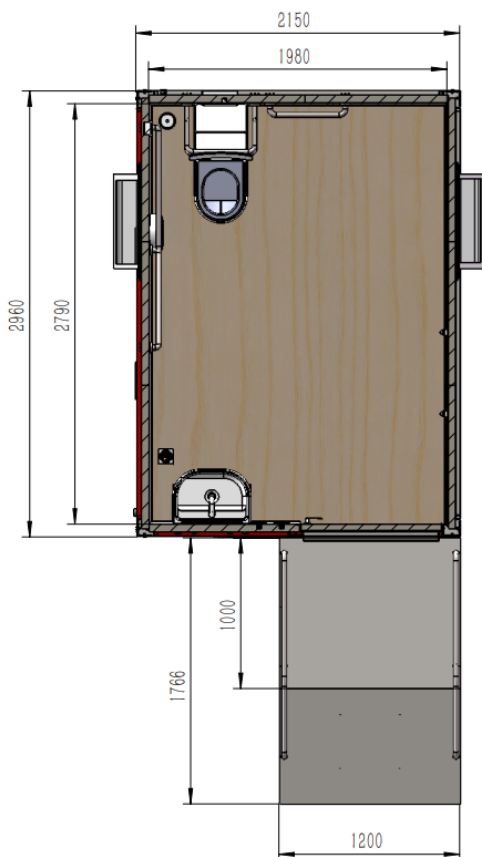

Portable toilets and bathrooms

BR002

Portable Single Toilet

Dimensions: 1.28m(L) x 1.08m(W) x 2.29m(H)

Weight: 285KG

BR003

Portable Mens/Womens Toilet

Dimensions: 1.28m(L) x 2.05m(W) x 2.36m(H)

Weight: 607KG

BR004

Portable Disability Access Toilet

Dimensions: 2.96m(L) x 2.15m(W) x 2.36m(H)

Weight: 700KG

BR001

Portable Full Bathroom

Dimensions: 2.16m(L) x 1.9m(W) x 2.36m(H)

Weight: 700KG