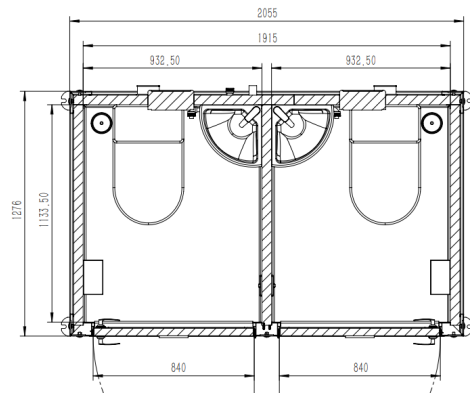

Portable toilets and bathrooms

BR002

Portable Single Toilet

Dimensions: 1.28m(L) x 1.08m(W) x 2.29m(H)

Weight: 285KG

BR003

Portable Mens/Womens Toilet

Dimensions: 1.28m(L) x 2.05m(W) x 2.36m(H)

Weight: 607KG

BR004

Portable Disability Access Toilet

Dimensions: 2.96m(L) x 2.15m(W) x 2.36m(H)

Weight: 700KG

BR001

Portable Full Bathroom

Dimensions: 2.16m(L) x 1.9m(W) x 2.36m(H)

Weight: 700KG